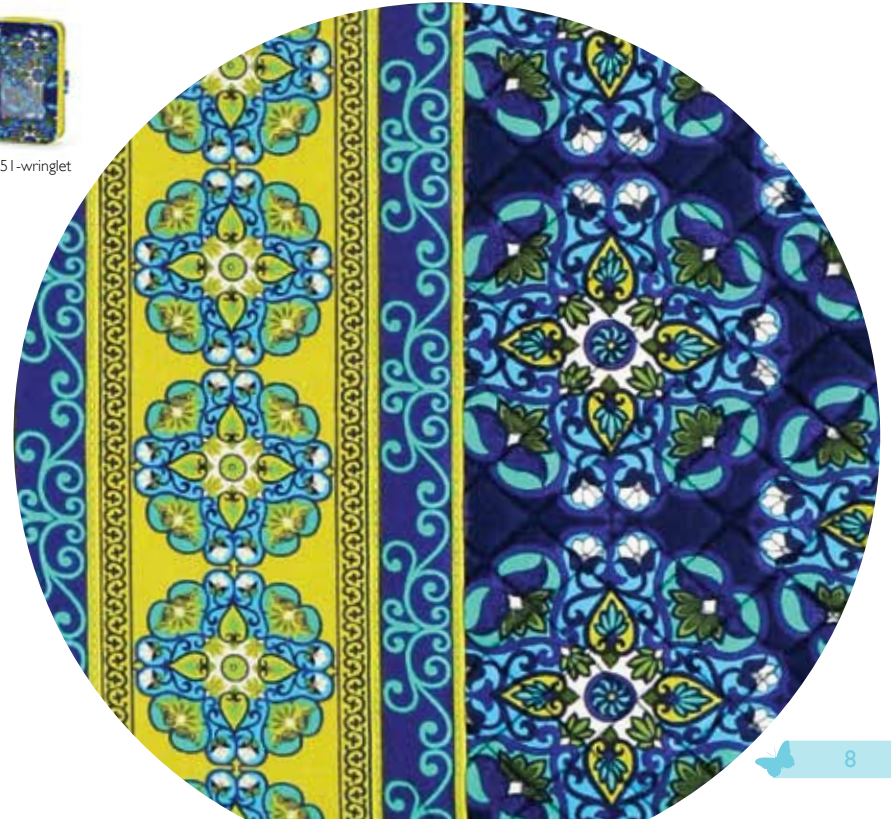

MO070147-messenger